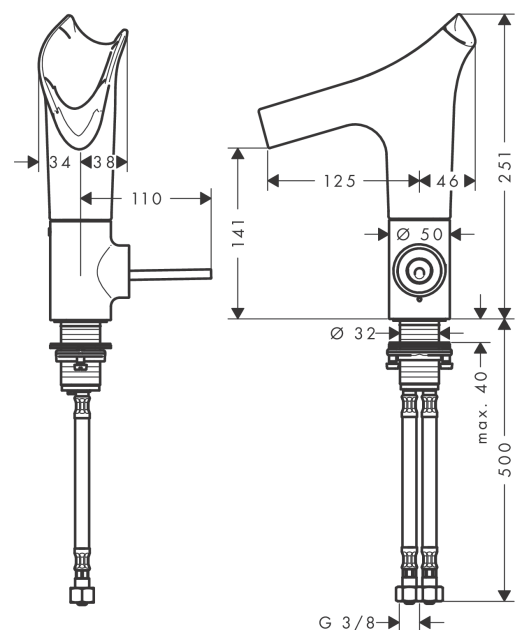

**AXOR Starck V**  
**Single lever basin mixer 140 with glass spout and waste set**  
 Surfaces: **Chrome** Article Number: **12112000**

### product features

- consists of: single lever basin mixer, waste set
- ComfortZone 140
- projection 125 mm
- swivel range adjustable in 3 steps 95°, 120° or 360°
- spray type: laminar spray
- EasyClick connection between body and spout with SafetyStop-function
- Spout is dishwasher safe
- material spout: crystal glass
- flow rate at 3 bar: 4 l/min
- joystick ceramic cartridge
- non-closing waste set
- connection type: G 3/8 connections
- connection dimension: DN15
- handle can be positioned on the right or left
- handle position on the side: bottom-side at the base body (not suitable for wash bowls)

## Scale drawing

**AXOR Starck V**  
**Single lever basin mixer 140 with glass spout and waste set**  
Surfaces: **Chrome**    Article Number: **12112000**

## Spare part list

Year of production: >07/16

Pos.	Description	Article Number	Price	PU
1	spray head cpl.	92486000	-	1
2	spout cpl.	92487000	-	1
3	service unit	92488000	-	1
4	O-ring 26x2	98147000	-	1
5	flow limiter (4 l/min)	92491000	-	1
6	pushbutton	92492000	-	1
7	escutcheon	92489000	-	1
8	O-ring 35x1,5	92114000	-	1
9	handle	92490000	-	1
10	O-ring 9x2	98119000	-	1
11	nut	95667000	-	1
12	O-ring 30x1,5	98433000	-	1
13	cartridge, assy	96339000	-	1
14	O-ring 21,95x1,78	95169000	-	1
15	flat seal	98749000	-	1
16	fixing set (Ø 32)	13961000	-	1
17	lever collar	97548000	-	1
18	connection hose 450 mm M8x0,75 G3/8	98809000	-	1
19	sealing set	95581000	-	1
20	non return valve DW 10	96456000	-	1
21	filter packing	95291000	-	1
22	waste	50001000	-	1
23	cover	97141000	-	1
24	screw	98000000	-	1
25	form ring	96361000	-	1
a	fixation extension 35 mm	13898000	-	1
b	spray body (recommended at operating pressure < 0,15 MPa)	92341000	-	1