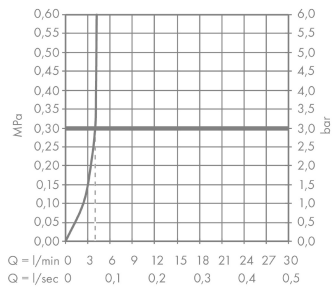

AXOR Starck V
Single lever basin mixer 140 with glass spout and waste set
Surfaces: **Chrome**   Article Number: **12112000**

Flowchart