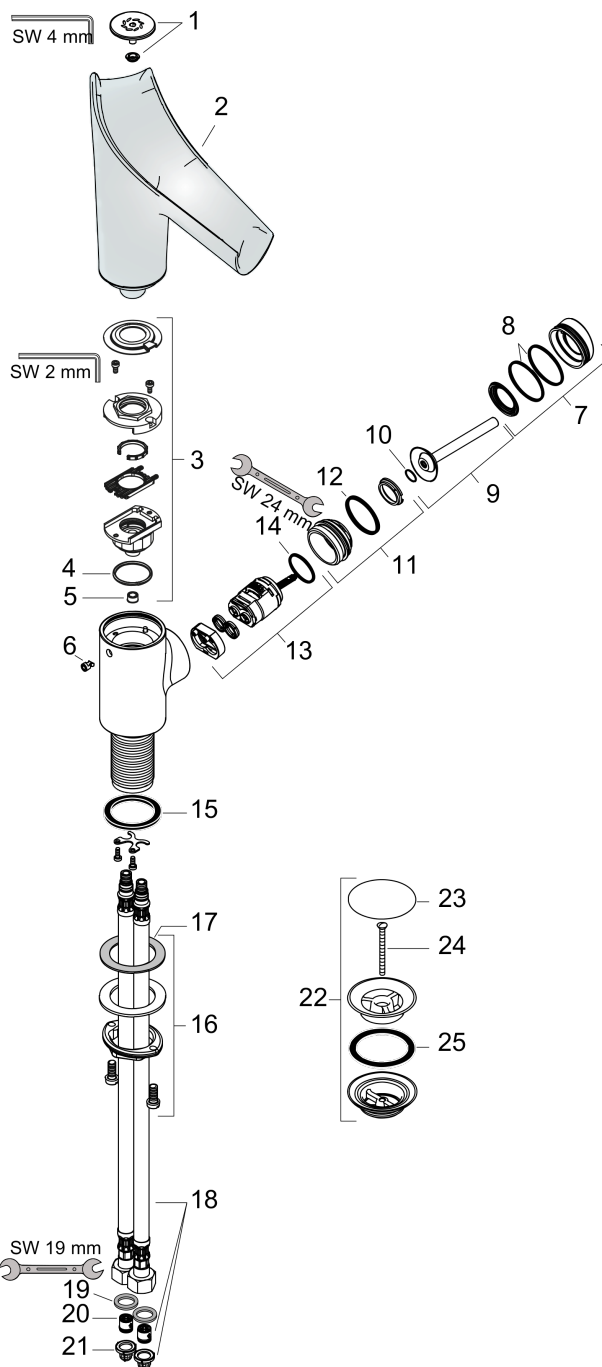

## Scale drawing

**AXOR Starck V**  
**Single lever basin mixer 140 with glass spout and waste set**  
Surfaces: **Chrome**    Article Number: **12112000**

## Flowchart

**AXOR Starck V**  
**Single lever basin mixer 140 with glass spout and waste set**  
 Surfaces: **Chrome** Article Number: **12112000**

## Exploded Drawing

Year of production: >07/16

**AXOR Starck V**  
**Single lever basin mixer 140 with glass spout and waste set**  
 Surfaces: **Chrome** Article Number: **12112000**

## Spare part list

Year of production: >07/16

Pos.	Description	Article Number	Price	PU
1	spray head cpl.	92486000	-	1
2	spout cpl.	92487000	-	1
3	service unit	92488000	-	1
4	O-ring 26x2	98147000	-	1
5	flow limiter (4 l/min)	92491000	-	1
6	pushbutton	92492000	-	1
7	escutcheon	92489000	-	1
8	O-ring 35x1,5	92114000	-	1
9	handle	92490000	-	1
10	O-ring 9x2	98119000	-	1
11	nut	95667000	-	1
12	O-ring 30x1,5	98433000	-	1
13	cartridge, assy	96339000	-	1
14	O-ring 21,95x1,78	95169000	-	1
15	flat seal	98749000	-	1
16	fixing set (Ø 32)	13961000	-	1
17	lever collar	97548000	-	1
18	connection hose 450 mm M8x0,75 G3/8	98809000	-	1
19	sealing set	95581000	-	1
20	non return valve DW 10	96456000	-	1
21	filter packing	95291000	-	1
22	waste	50001000	-	1
23	cover	97141000	-	1
24	screw	98000000	-	1
25	form ring	96361000	-	1
a	fixation extension 35 mm	13898000	-	1
b	spray body (recommended at operating pressure < 0,15 MPa)	92341000	-	1